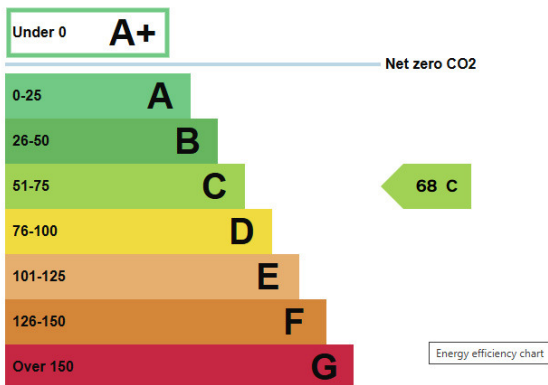

Energy performance certificate
Units 1 & 2
Roman Bank
BOURNE
PE10 9LQ

Energy rating

C

Valid until
6 April 2036

Certificate number
0921-9536-1502-4477-0406

Property type General Assembly and Leisure, Night Clubs, and Theatres

Total floor area 461 square metres

Rules on letting this property

Properties can be let if they have an energy rating from A+ to E.

Energy rating and score

This property's energy rating is C.

Properties get a rating from A+ (best) to G (worst) and a score.